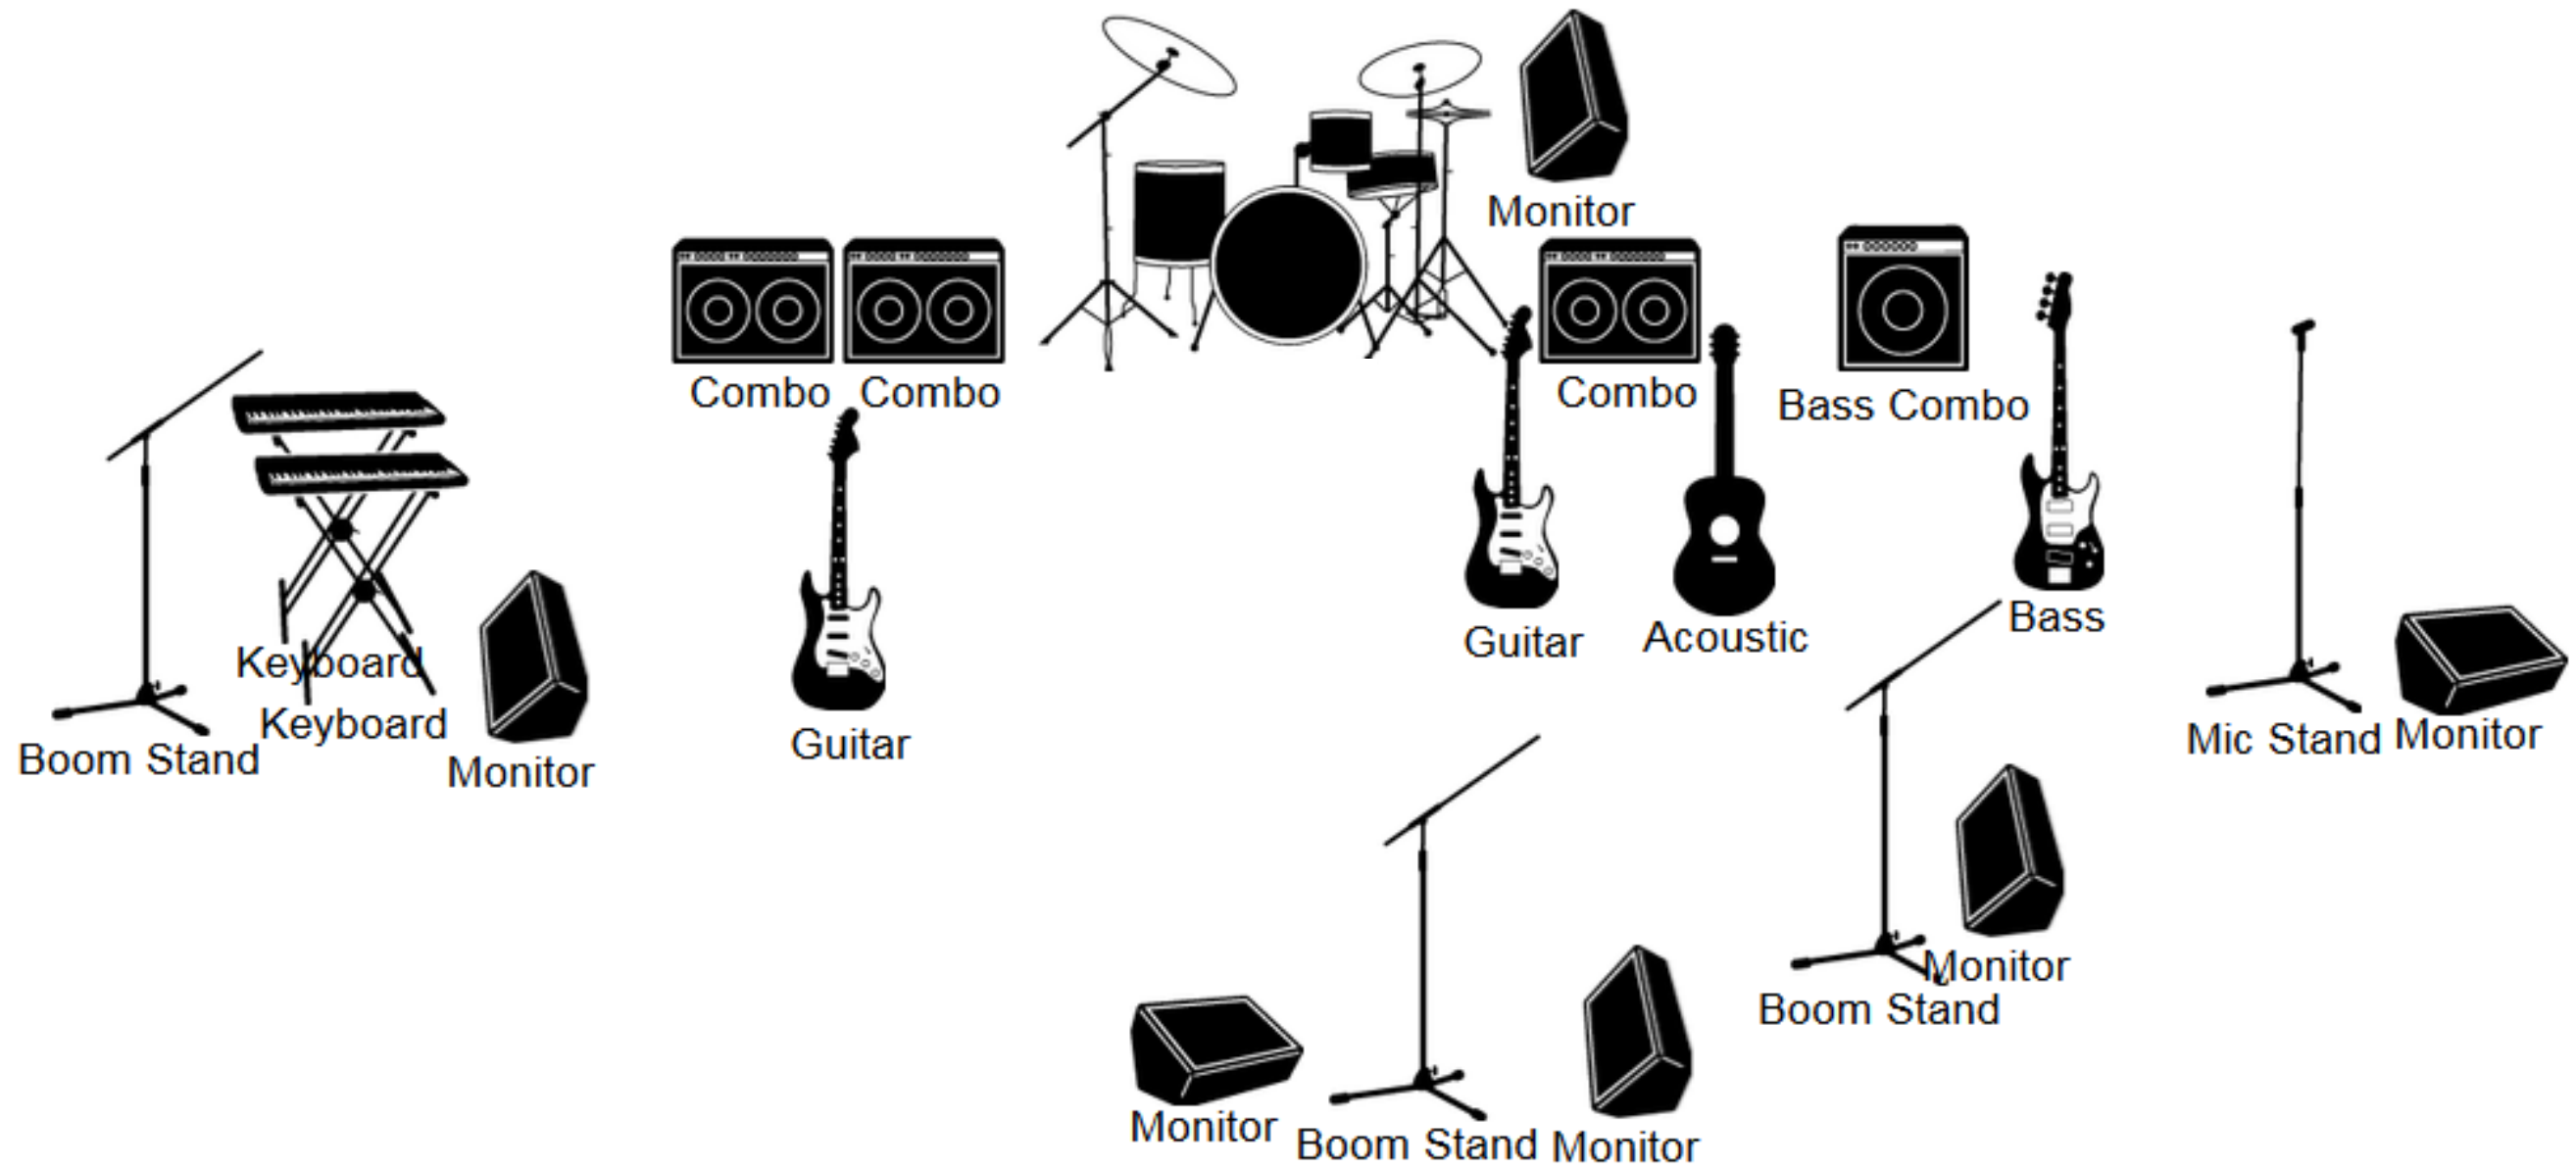

RADIO PETTY Stage Plot

STAGE

Note that the drum kit is actually 5 pieces.

INPUT LIST					
1	snare drum	9	4 vocal mics	17	
2	bass drum	10	lead guitar amps (2)	18	
3	rack tom	11	rhythm guitar amp (1)	19	
4	floor tom 1	12	acoustic direct	20	
5	floor tom 2	13	bass amp direct	21	
6	hi-hat	14	keyboards direct	22	
7	overhead drum mics (2)	15		23	
8	6 vocal monitors	16		24	

Band starting at stage left:

- Bill Gallacher - Backup vocals & percussion
- Dave Della Fera - Bass guitar and backing vocals
- Larry Hart - Lead vocals, rhythm electric and acoustic guitars
- Bob Docherty - Drums
- Doug Edwards - Lead guitar
- Tony Matos - Keyboards and backing vocals, runs keys stereo and has in-ear monitors